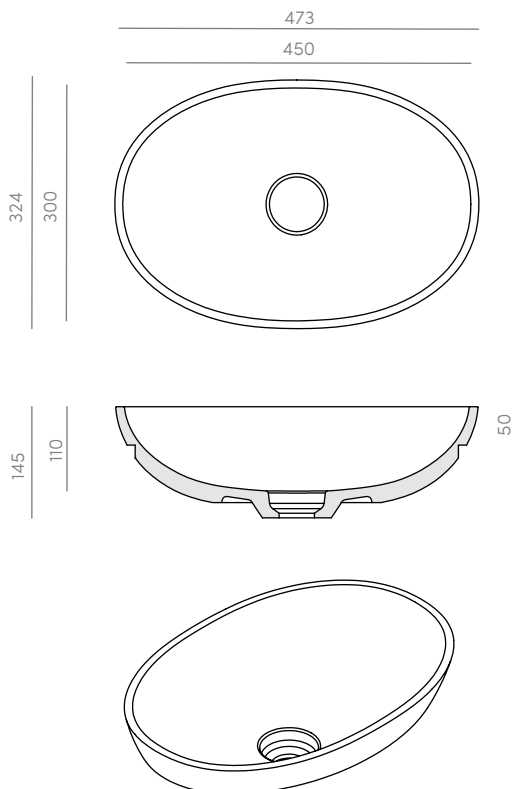

SHIRO COLLECTION_mod. 1342

TECHNICAL INFORMATION

DESCRIPTION

- Washbasin
- Overflow: NO
- Sink plug
- Interior measurements:
450x300x110 mm
- Exterior measurements:
473x323x145 mm

TECHNICAL DRAWING

REFERENCE SHIRO_1342

TECHNICAL SPECIFICATIONS

Measurements
450x300x110 mm

Material composition

This CORIAN® basin is a solid surface product consisting of acrylic-modified polyester resin and ATH filler. It is homogeneous through its thickness, hygienic, durable, repairable, renewable and has excellent sensorial qualities.