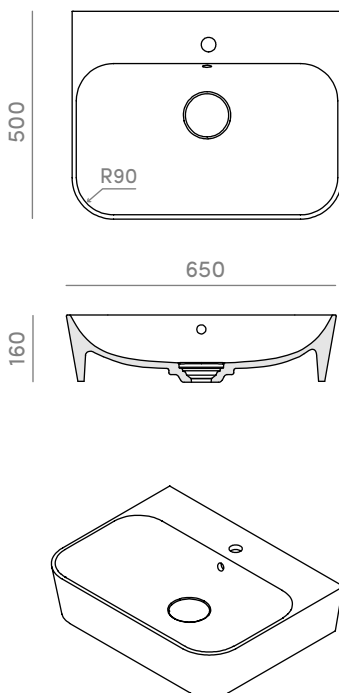

MIZU COLLECTION_mod. 2002

TECHNICAL INFORMATION

DESCRIPTION

- Washbasin
- Faucet integration hole: YES
- Overflow: YES
- Sink plug
- Accesories fixing
- Measurements:
500x500x160mm

TECHNICAL DRAWING

REFERENCE MIZU_2002

Measurements
650x500x160mm

Material composition

This Corian® washbasin is a solid surface product consisting of acrylic-modified polyester resin and ATH filler. It is homogeneous through its thickness, hygienic, durable, repairable, renewable and has excellent sensorial qualities.